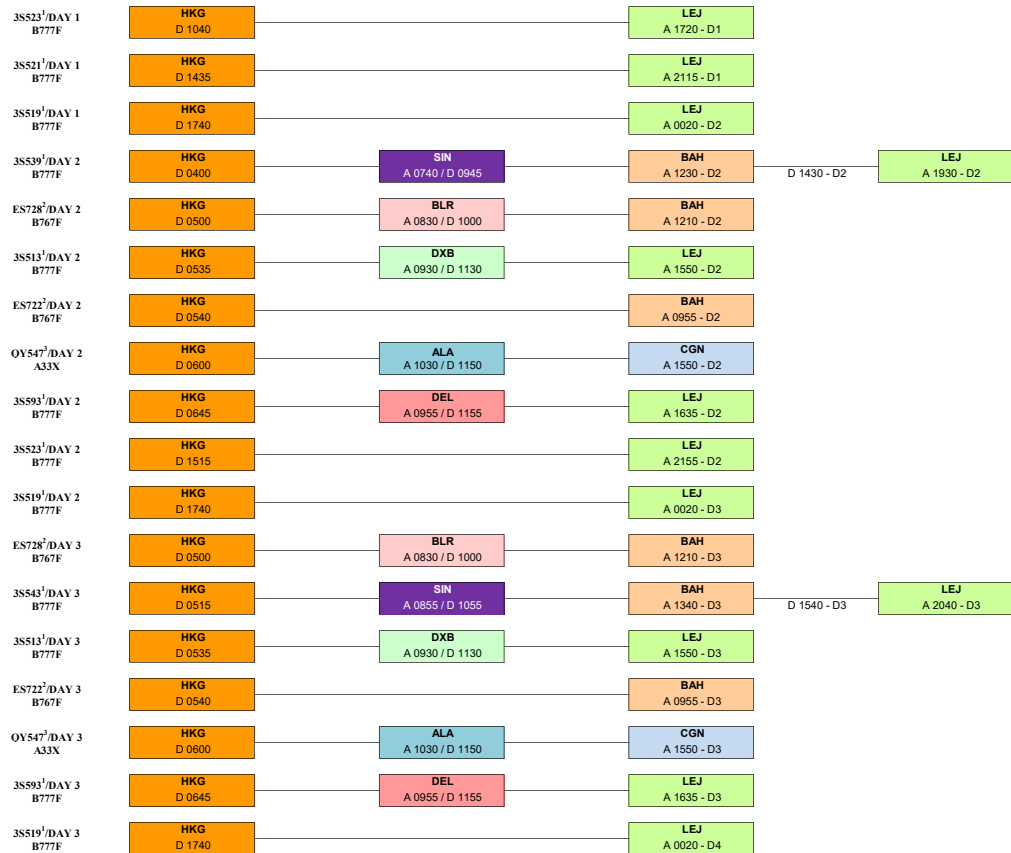

Effective: 26MAR2023 - 28OCT2023

Flight	AC Type	DAY								
5Y654²	744F	D4,7	HKG D 17:00	654	ICN A 21:35 / D 23:35	654	ANC A 15:10 / D 15:10	654	ORD A 01:15 +1	
No HKG-ICN traffic rights 5Y654 / D4 & 7										
PO097	777F	D2-3,5	HKG D 04:00	097 / 096				LAX A 01:55		
PO096	777F	D4	D 04:00					A 01:55		
PO096	777F	D6	D 06:00					A 03:55		
PO916	747-8F	D2	HKG D 16:10	916	ICN A 20:40 / D 22:10	916	ANC A 13:10 / D 14:50	916	LAX A 21:00	
PO916	747-8F	D3	D 15:30					A 21:00		
PO916	747-8F	D4	D 14:45					A 21:00		
PO968	747-8F	D7	HKG D 06:00	968			ANC A 00:05 / D 02:55	968		LAX A 09:05
PO790	777F	D2	HKG D 06:00	790 / 786			ANC A 00:05 / D 01:50	790 / 786		MIA A 13:40
PO786	777F	D3-6	D 06:00				A 00:05 / D 01:50			A 13:40

* Indicate Code Share Flight

¹ Marketing Carrier is PO. Operating Carrier is Aerologic (3S)

² Marketing Carrier is PO. Operating Carrier is Atlas Air (5Y)

³ Marketing Carrier is PO. Operating Carrier is Kalitta Air (K4)

▲ Indicate aircraft change

All times are local time

Schedule is subject to change without prior notice

HKG - EU/IN/ME Schedule

Effective: 26MAR2023 - 28OCT2023

All above are Interline Flight

¹ Operating Carrier is Aerologic (3S)

² Operating Carrier is DHL International (ES)

All times are local time

3S: B777-200F; ES: B767-200F; QY: A330-200F