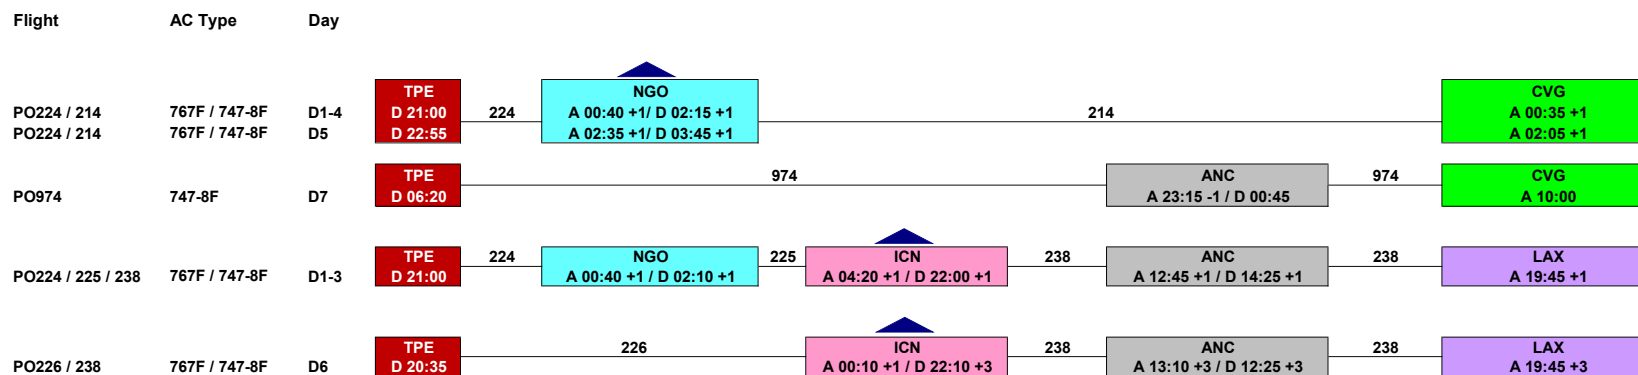

SIN - USA Schedule

Effective: 30JAN2023 - 25MAR2023

Flight	AC Type	Day	SIN	980	ICN	214	NGO	214	CVG
PO980 / 214	747-8F	D1	D 00:55		A 08:00 / D 22:25		A 00:15 +1 / D 02:15 +1		A 00:35 +1
PO980 / 097	747-8F / 777F	D1	D 00:55		A 08:00 / D 07:45 +1		097		A 01:50 +1
SQ7402¹	777F	D2	D 21:15		A 04:40 +1 / D 06:40 +1				A 01:00 +1
SQ7410¹	777F	D3	D 21:15		A 04:40 +1 / D 06:40 +1				A 01:00 +1
SQ7404¹	777F	D4	D 21:15		A 04:40 +1 / D 06:40 +1				A 01:00 +1
SQ7412¹	777F	D5	D 21:15		A 04:40 +1 / D 06:40 +1				A 01:00 +1
SQ7406¹	777F	D6	D 21:15		A 04:40 +1 / D 06:40 +1				A 01:00 +1

▲ Indicate aircraft change

* Indicate Code Share Flight

¹ Interline - Operating Carrier is Singapore Airlines (SQ)

All times are local time

Schedule is subject to change without prior notice

TPE - USA Schedule

Effective: 30JAN2023 - 25MAR2023

▲ Indicate aircraft change
All times are local time
Schedule is subject to change without prior notice