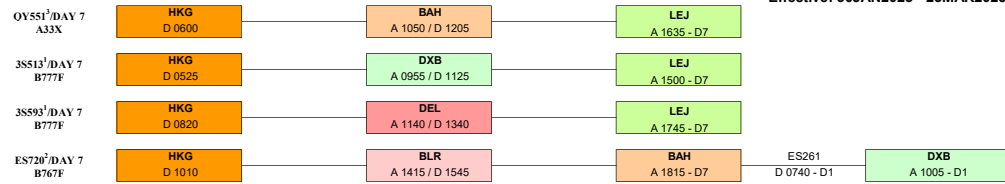

HKG - EU/IN/ME Schedule

Effective: 30JAN2023 - 25MAR2023