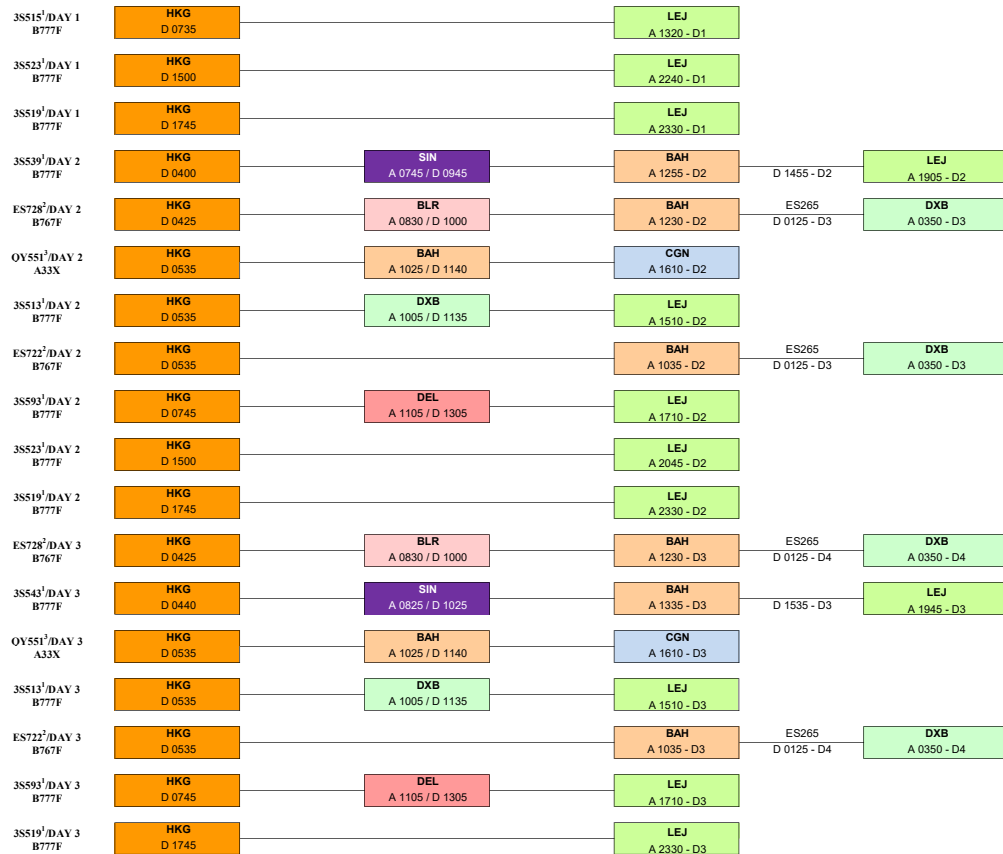

Effective: 30JAN2023 - 25MAR2023

Flight	AC Type	DAY	Route	Times
5Y654²	744F	D4,7	HKG — 654 — ICN — 654 — ANC — 654 — ORD	HKG: D 17:00 ICN: A 21:35 / D 23:35 ANC: A 15:10 / D 15:10 ORD: A 01:15 +1
No HKG-ICN traffic rights 5Y654 /D4 &7				
PO097	777F	D2-5	HKG — 097 — LAX	HKG: D 04:20 LAX: A 01:25
PO097	777F	D6	HKG — 097 — LAX	HKG: D 06:00 LAX: A 03:05
PO238	747-8F	D2-4	HKG — ICN — ANC — LAX	HKG: D 16:10 ICN: A 20:30 / D 22:00 ANC: A 11:45 / D 13:25 LAX: A 19:45
PO968	747-8F	D7	HKG — 968 — ANC — 968 — LAX	HKG: D 06:00 ANC: A 22:35 / D 01:00 LAX: A 07:20
PO786	777F	D3-5	HKG — 786 / 764 — ANC — 786 / 764 — MIA	HKG: D 04:50 ANC: A 21:30-1 / D 23:25-1 MIA: A 11:15
PO764	777F	D7	HKG — 786 / 764 — ANC — 786 / 764 — MIA	HKG: D 04:50 ANC: A 23:30-1 / D 23:25-1 MIA: A 11:15

* Indicate Code Share Flight

¹ Marketing Carrier is PO. Operating Carrier is Aerologic (3S)

² Marketing Carrier is PO. Operating Carrier is Atlas Air (5Y)

³ Marketing Carrier is PO. Operating Carrier is Kalitta Air (K4)

▲ Indicate aircraft change

All times are local time

Schedule is subject to change without prior notice

HKG - EU/IN/ME Schedule

Effective: 30JAN2023 - 25MAR2023

All above are Interline Flight

¹ Operating Carrier is Aerologic (3S)

² Operating Carrier is DHL International (ES)

All times are local time

3S: B777-200F; ES: B767-200F; QY: A330-200F