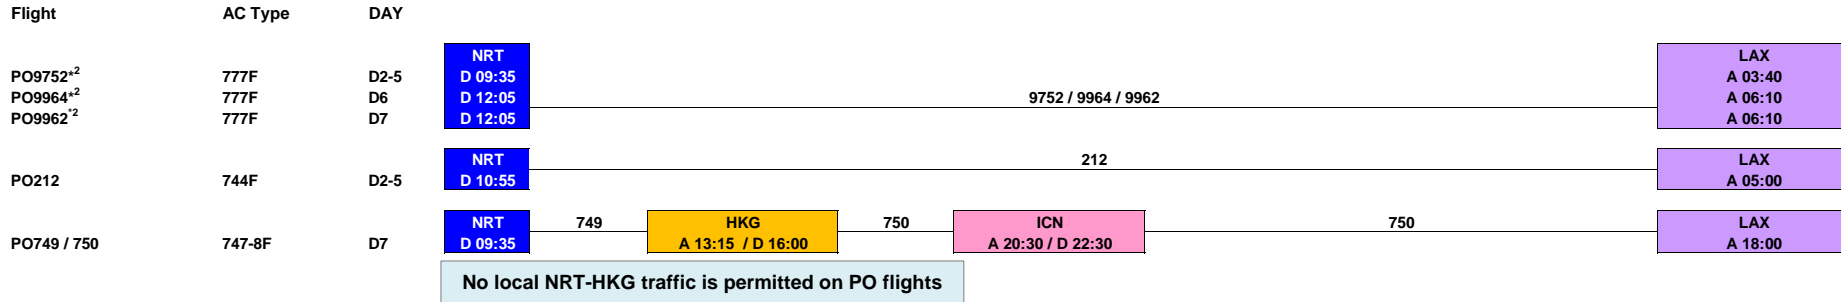

Effective: 01APR2022 - 29OCT2022

* Indicate Code Share Flight

¹ Marketing Carrier is PO. Operating Carrier is Aerologic (3S)

² Marketing Carrier is PO. Operating Carrier is Atlas Air (5Y)

³ Marketing Carrier is PO. Operating Carrier is Kalitta Air (K4)

▲ Indicate aircraft change

All times are local time

Schedule is subject to change without prior notice