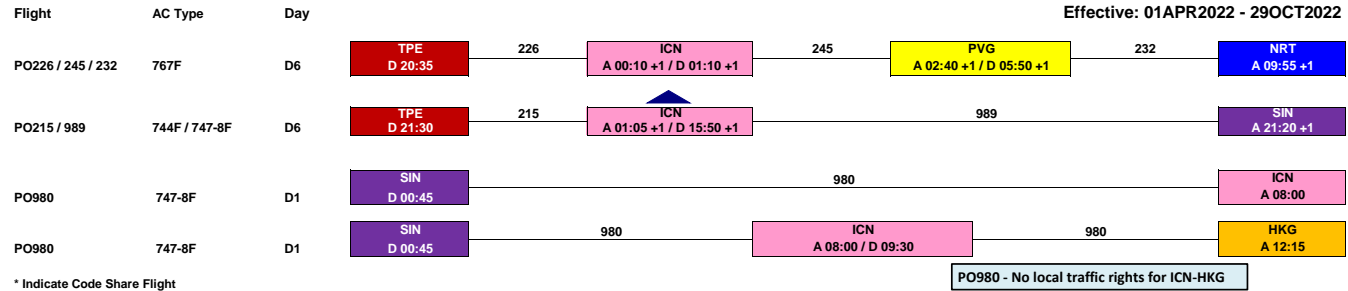

Intra-Asia Schedule

Effective: 01APR2022 - 29OCT2022

Flight	AC Type	Day					
PO212 / 211	744F	D2-4	PVG D 05:00	212	NRT A 08:55 / D 21:40	211	NGO A 22:55 A 23:15
PO212 / 211	744F	D5	D 05:00		A 08:55 / D 22:00		
PO212	744F	D2-5	PVG D 05:00	212 / 232			NRT A 08:55
PO212	744F	D6	D 05:50				A 09:45
PO232	767F	D7	D 05:50				A 09:55
Y87951⁴	737F	D1-5	PVG D 03:45	Y87951			KIX D 07:00
PO9752² / 211	777F / 744F	D2-4	SZX D 02:30	9752	NRT A 08:05 / D 21:40	211	NGO A 22:55
PO9752² / 211	777F / 744F	D5	D 02:30		A 08:05 / D 22:00		A 23:15
PO9752²	777F	D2-5	SZX D 02:30	752 / 9964 / 9385			NRT A 08:05
PO9964⁴	777F	D6	D 04:30				A 10:05
PO9385²	777F	D7	D 04:30				A 10:05
PO9752² / 213	777F / 747-8F	D3-5	SZX D 02:30	9752 / 9385	NRT A 08:05 / D 10:00	213	ICN A 12:35
PO9752² / 213	777F / 747-8F	D2	D 02:30		A 08:05 / D 10:00 +1		A 12:35 +1
PO9385² / 213	777F / 747-8F	D7	D 04:30		A 10:05 / D 11:20 +1		A 19:55 +1
No local TPE-HKG traffic is permitted on PO flights							
PO224	767F	D1-4	TPE D 21:00	224			NGO A 00:45 +1
PO224	767F	D5	D 22:55				A 02:40 +1
PO224	767F	D1-4	TPE D 21:00	224	NGO A 00:45 +1 / D 01:45 +1	224	ICN A 03:35 +1
PO224	767F	D5	D 22:55		A 02:40 +1 / D 04:10 +1		A 06:00 +1
PO226	767F	D6	TPE D 20:35	226			ICN A 00:10 +1
PO226 / 245	767F	D6	TPE D 20:35	226	ICN A 00:10 +1 / D 01:10 +1	245	PVG A 02:40 +1

▲ Indicate aircraft change
All times are local time
Schedule is subject to change without prior notice

Intra-Asia Schedule

Effective: 01APR2022 - 29OCT2022