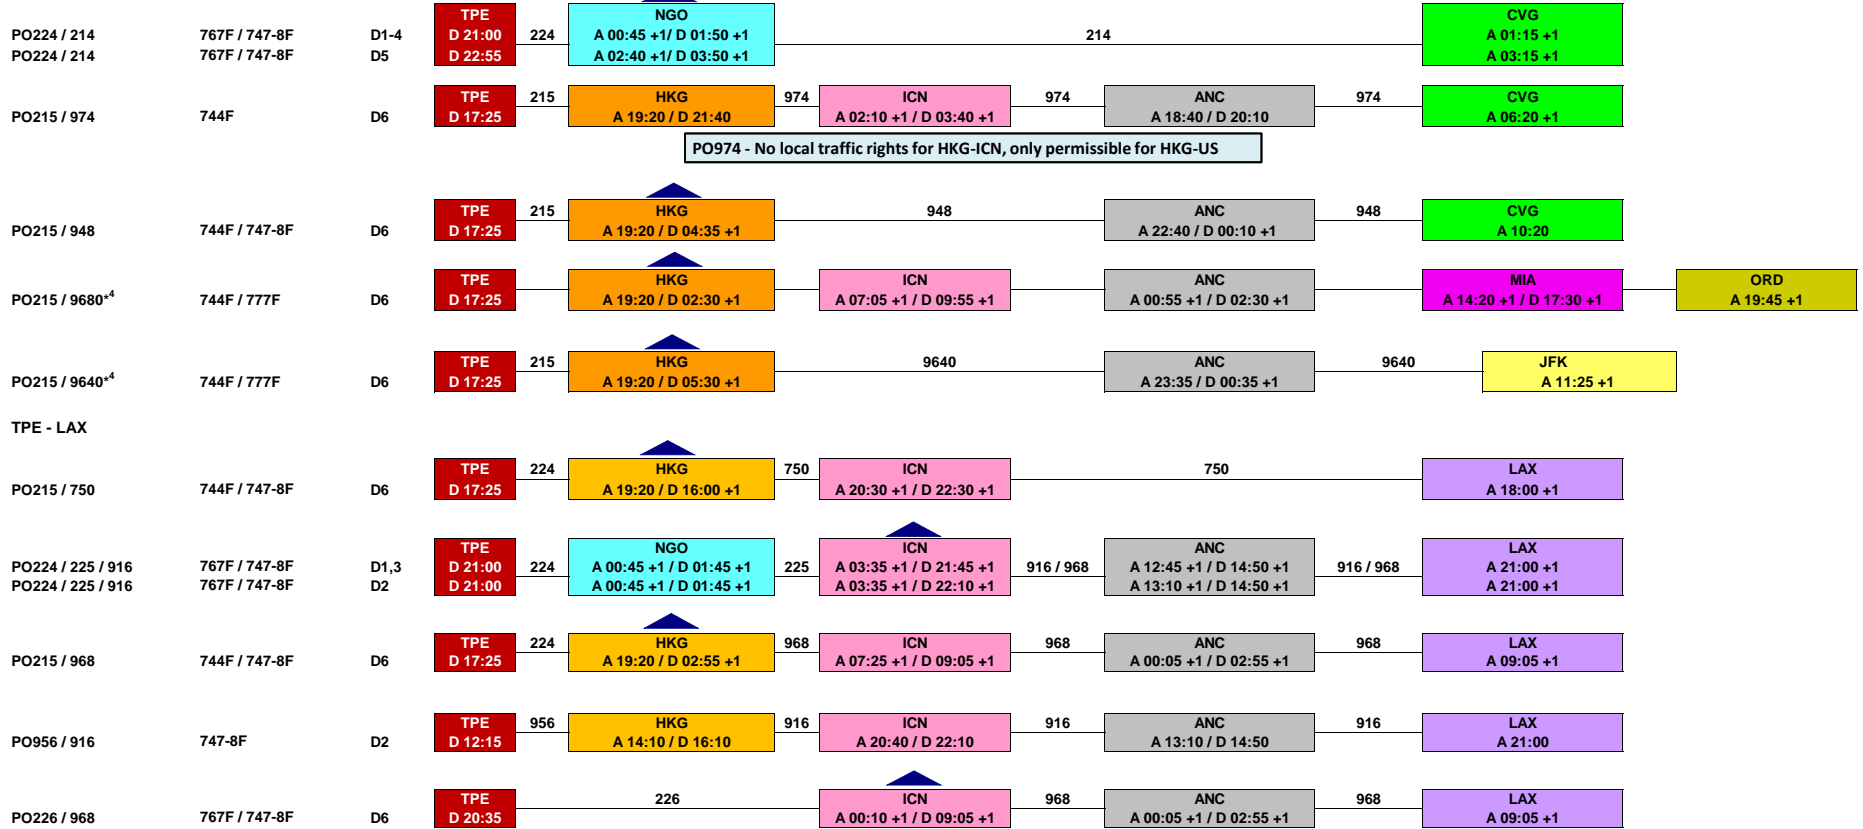

TPE - USA Schedule

Effective: 12APR-30OCT 2021

TPE - CVG / MIA / ORD
Flight

AC Type

Day

No local TPE-HKG traffic is permitted on PO flights

* Indicate Code Share Flight

¹ Marketing Carrier is PO. Operating Carrier is Aerologic (3S)

² Marketing Carrier is PO. Operating Carrier is Atlas Air (5Y)

³ Marketing Carrier is PO. Operating Carrier is Kalitta Air (K4)

⁴ Marketing Carrier is PO. Operating Carrier is Southern Air (9S)

▲ Indicate aircraft change

All times are local time

Schedule is subject to change without prior notice