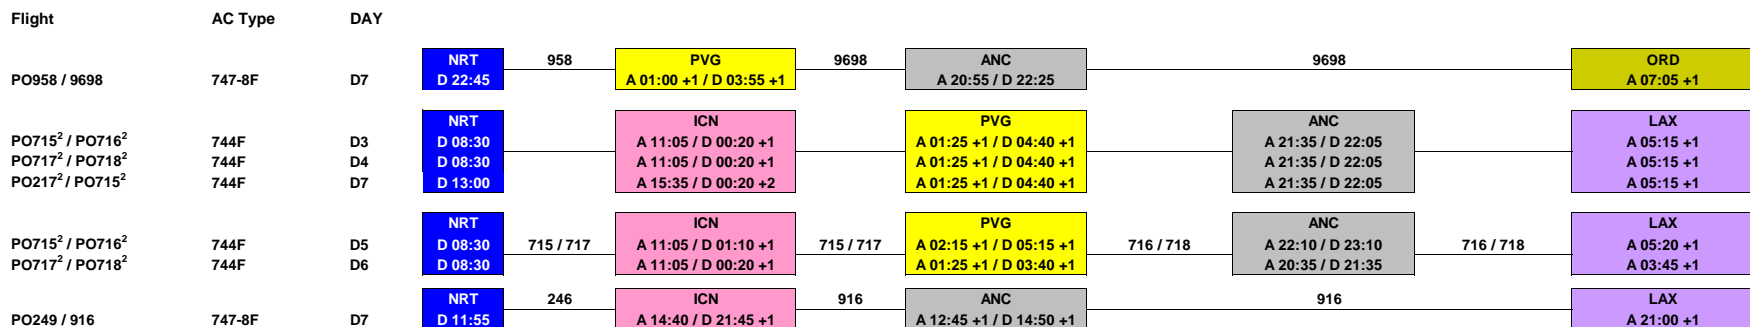

NGO / NRT - CVG / MIA Flight	AC Type	Day	No local TPE-HKG and NRT-HKG traffic is permitted on PO flights						
PO214 PO214	747-8F 747-8F	D2-5 D6	NGO D 01:50 D 03:50	214				CVG A 01:15 A 03:15	
9S752 ⁴ 9S964 ⁴ 9S962 ⁴	777F 777F 777F	D2-5 D6 D7	NRT D 10:30 D 10:30 D 10:30	752 / 964 / 962				CVG A 08:55 A 08:55 A 08:55	
PO211 / 214 PO211 / 214	744F / 747-8F 744F / 747-8F	D1-4 D5	NRT D 21:40 D 22:00	211	NGO A 22:55 / D 01:50 +1 A 23:15 / D 03:50 +1	214	214	CVG A 01:15 +1 A 03:15 +1	
PO213 / 214 PO9693 / 214 PO213 / 214	747-8F 747-8F 747-8F	D1 D2 D3-5	NRT D 17:20 D 08:30 D 10:00	213	ICN A 19:55 / D 22:00 A 11:05 / D 22:00 A 12:35 / D 22:00	214	214	CVG A 01:15 +1 A 01:15 +1 A 01:15 +1	
PO213 / 228	747-8F	D6	NRT D 23:15	213	PVG A 01:30 +1 / D 05:50 +1	228	ANC A 22:45 / D 00:35 +1	CVG A 10:45 +1	
PO749 / PO750	747-8F	D7	NRT D 09:35	749	HKG A 13:15 / D 16:00	750	ICN A 19:30 / D 22:00	750	CVG A 01:10
PO215 / 948	744F / 747-8F	D6	NRT D 12:05	215	TPE A 14:50 / D 17:25	215	HKG A 19:20 / D 04:35 +1	948	CVG A 10:20 +1
PO9930 ⁴ / PO9276 ⁴	777F	D2	NRT D 13:35	9930	HKG A 17:25 / D 19:25	9276	ICN A 00:00 +1 / D 01:30 +1	9276	CVG A 01:35 +1
PO9681 ⁴ / PO9680 ⁴	777F	D4	NRT D 22:20	9681	HKG A 02:10 +1 / D 04:10 +1	9680	ANC A 22:55 / D 00:25 +1	9680	CVG A 10:35 +1 / D 12:25 +1
PO9950 ⁴ / PO9640 ⁴	777F	D6	NRT D 22:20	9950	HKG A 02:10 +1 / D 05:30 +1	9640	ANC A 23:35 / D 00:35 +1	9640	JFK D 11:25 +1

* Indicate Code Share Flight

¹ Marketing Carrier is PO. Operating Carrier is Aerologic (3S)

² Marketing Carrier is PO. Operating Carrier is Atlas Air (5Y)

³ Marketing Carrier is PO. Operating Carrier is Kalitta Air (K4)

⁴ Marketing Carrier is PO. Operating Carrier is Southern Air (9S)

▲ Indicate aircraft change

All times are local time

Schedule is subject to change without prior notice

Polar

* Indicate Code Share Flight

¹ Marketing Carrier is PO. Operating Carrier is Aerologic (3S)