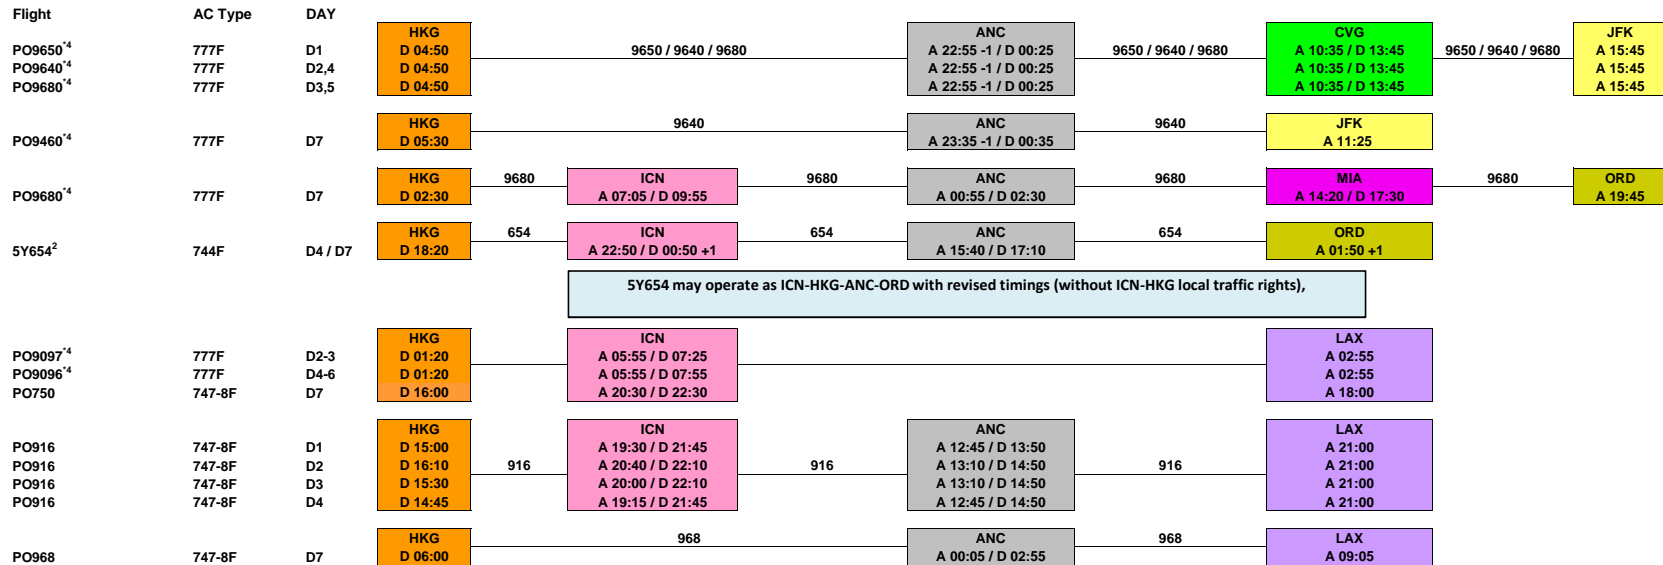

Polar

* Indicate Code Share Flight

¹ Marketing Carrier is PO. Operating Carrier is Aerologic (3S)

² Marketing Carrier is PO. Operating Carrier is Atlas Air (5Y)

³ Marketing Carrier is PO. Operating Carrier is Kalitta Air (K4)

⁴ Marketing Carrier is PO. Operating Carrier is Southern Air (9S)

▲ Indicate aircraft change

All times are local time

Schedule is subject to change without prior notice