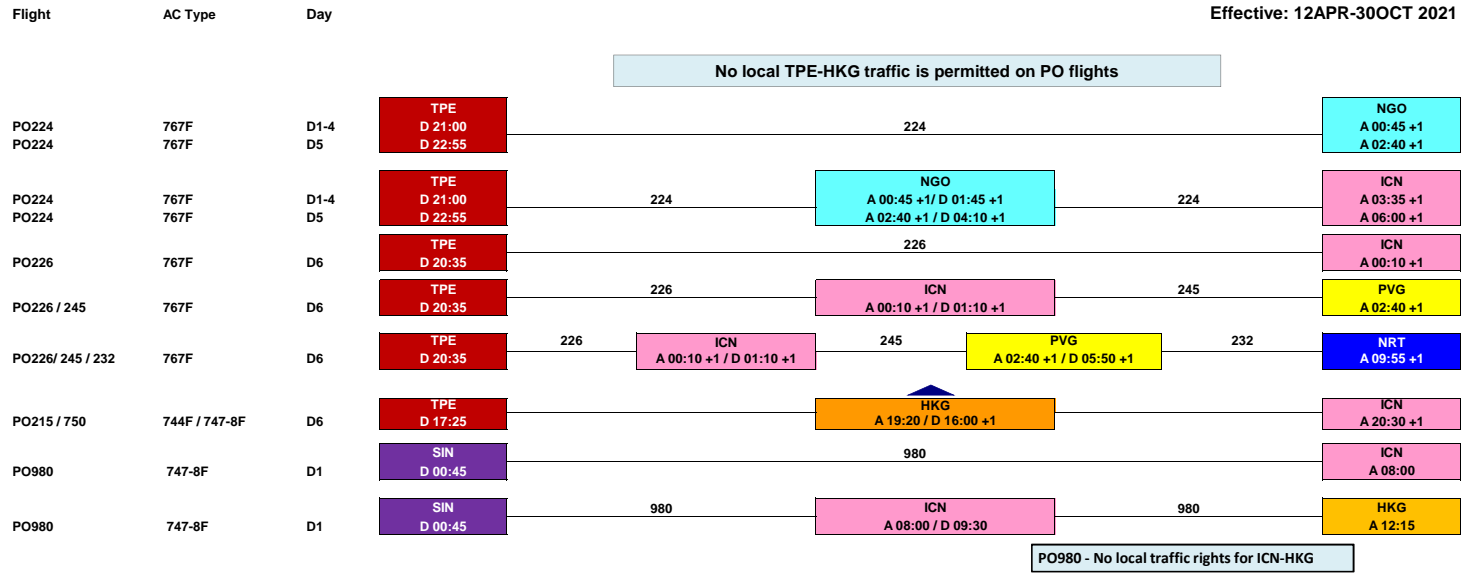

Intra-Asia Schedule

Effective: 12APR-30OCT 2021

* Indicate Code Share Flight
¹ Marketing Carrier is PO. Operating Carrier is Aerologic (3S)
² Marketing Carrier is PO. Operating Carrier is Atlas Air (5Y)
³ Marketing Carrier is PO. Operating Carrier is Kalitta Air (K4)
⁴ Marketing Carrier is PO. Operating Carrier is Southern Air (9S)
Indicate aircraft change

All times are local time
Schedule is subject to change without prior notice