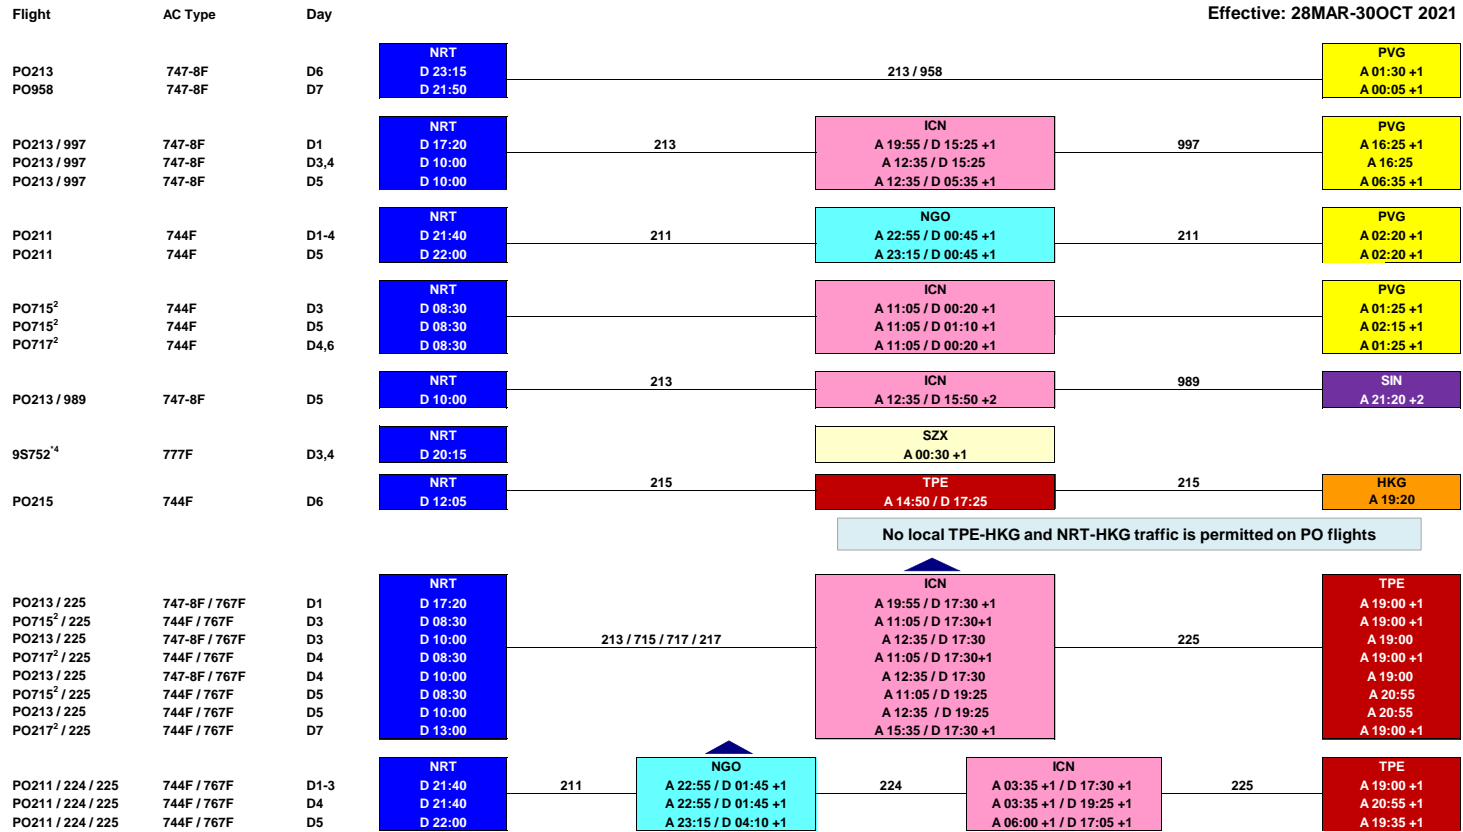

Intra-Asia Schedule

Effective: 28MAR-30OCT 2021