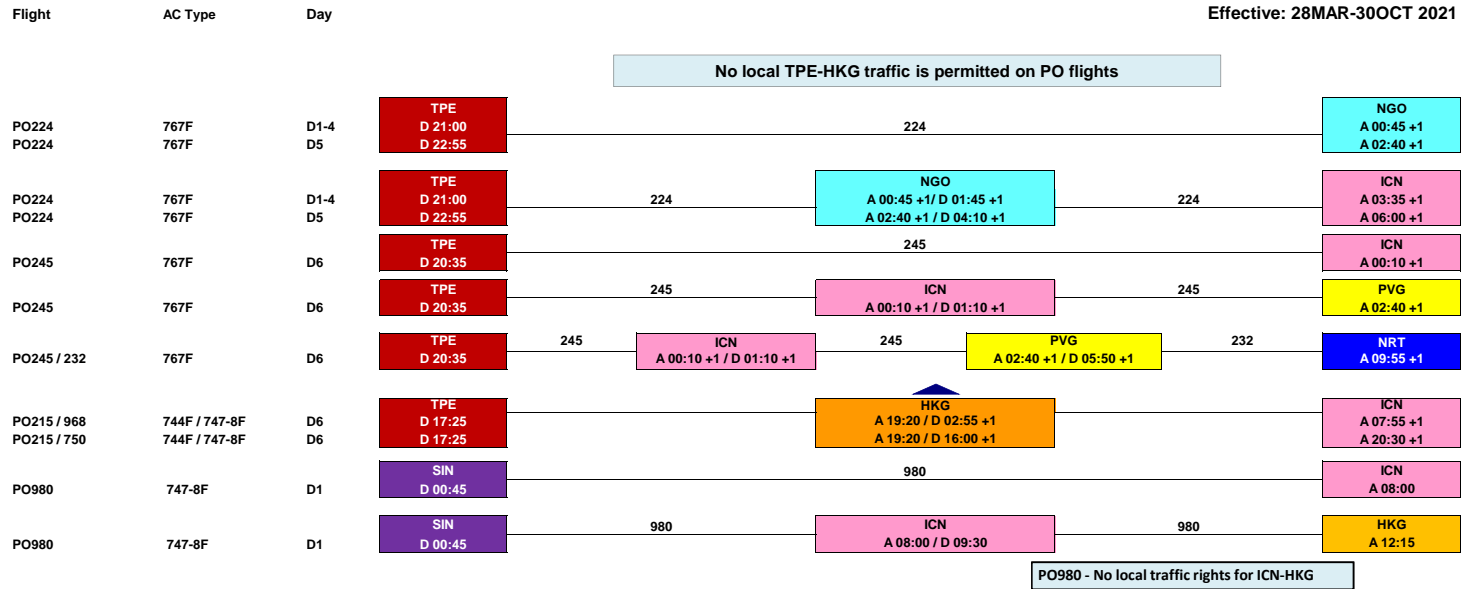

Intra-Asia Schedule

Effective: 28MAR-30OCT 2021

* Indicate Code Share Flight
¹ Marketing Carrier is PO. Operating Carrier is Aerologic (3S)
² Marketing Carrier is PO. Operating Carrier is Atlas Air (5Y)
³ Marketing Carrier is PO. Operating Carrier is Kalitta Air (K4)
⁴ Marketing Carrier is PO. Operating Carrier is Southern Air (9S)
Indicate aircraft change

All times are local time
Schedule is subject to change without prior notice