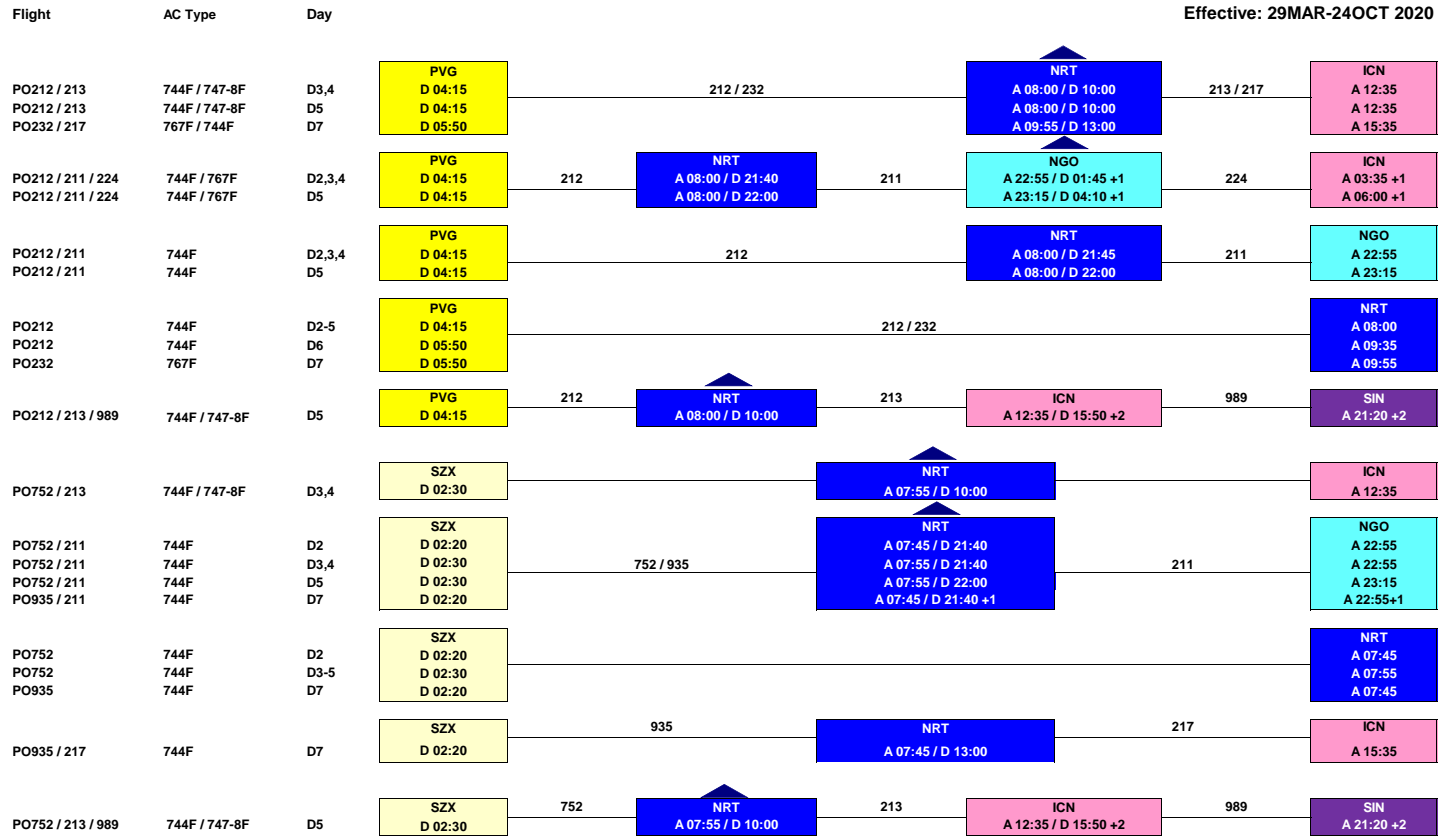

Intra-Asia Schedule

Effective: 29MAR-24OCT 2020