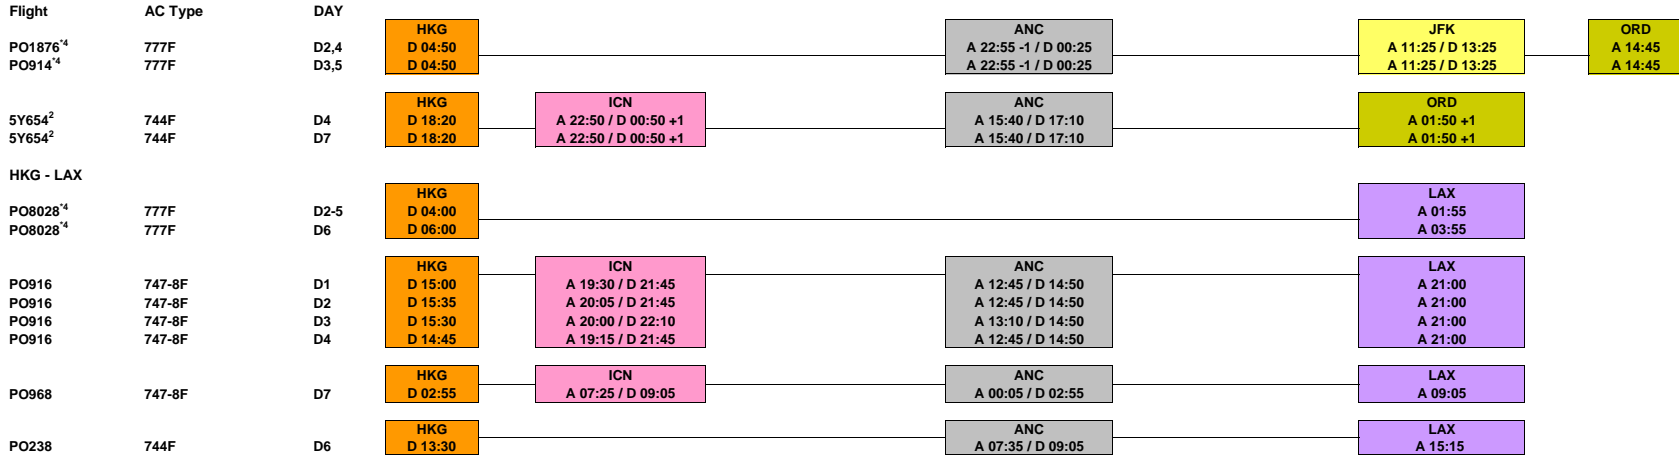

Polar

HKG - ORD

* Indicate Code Share Flight

¹ Marketing Carrier is PO. Operating Carrier is Aerologic (3S)

² Marketing Carrier is PO. Operating Carrier is Atlas Air (5Y)

³ Marketing Carrier is PO. Operating Carrier is Kalitta Air (K4)

⁴ Marketing Carrier is PO. Operating Carrier is Southern Air (9S)

▲ Indicate aircraft change

All times are local time

Schedule is subject to change without prior notice