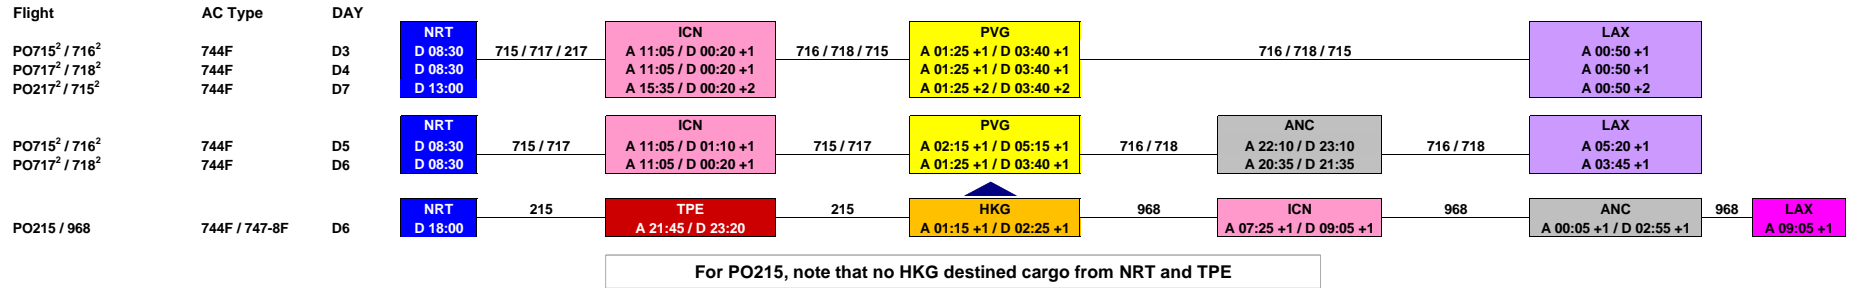

Polar

NGO / NRT - LAX
Flight

* Indicate Code Share Flight

¹ Marketing Carrier is PO. Operating Carrier is Aerologic (3S)

² Marketing Carrier is PO. Operating Carrier is Atlas Air (5Y)

³ Marketing Carrier is PO. Operating Carrier is Kalitta Air (K4)

⁴ Marketing Carrier is PO. Operating Carrier is Southern Air (9S)

▲ Indicate aircraft change

All times are local time

Schedule is subject to change without prior notice